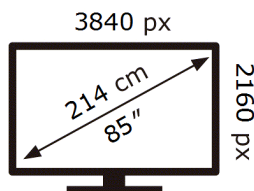

ENERG

Samsung

UE85U8000HK

155 kWh/1000h

ABCDEF **G**

272 kWh/1000h

2019/2013